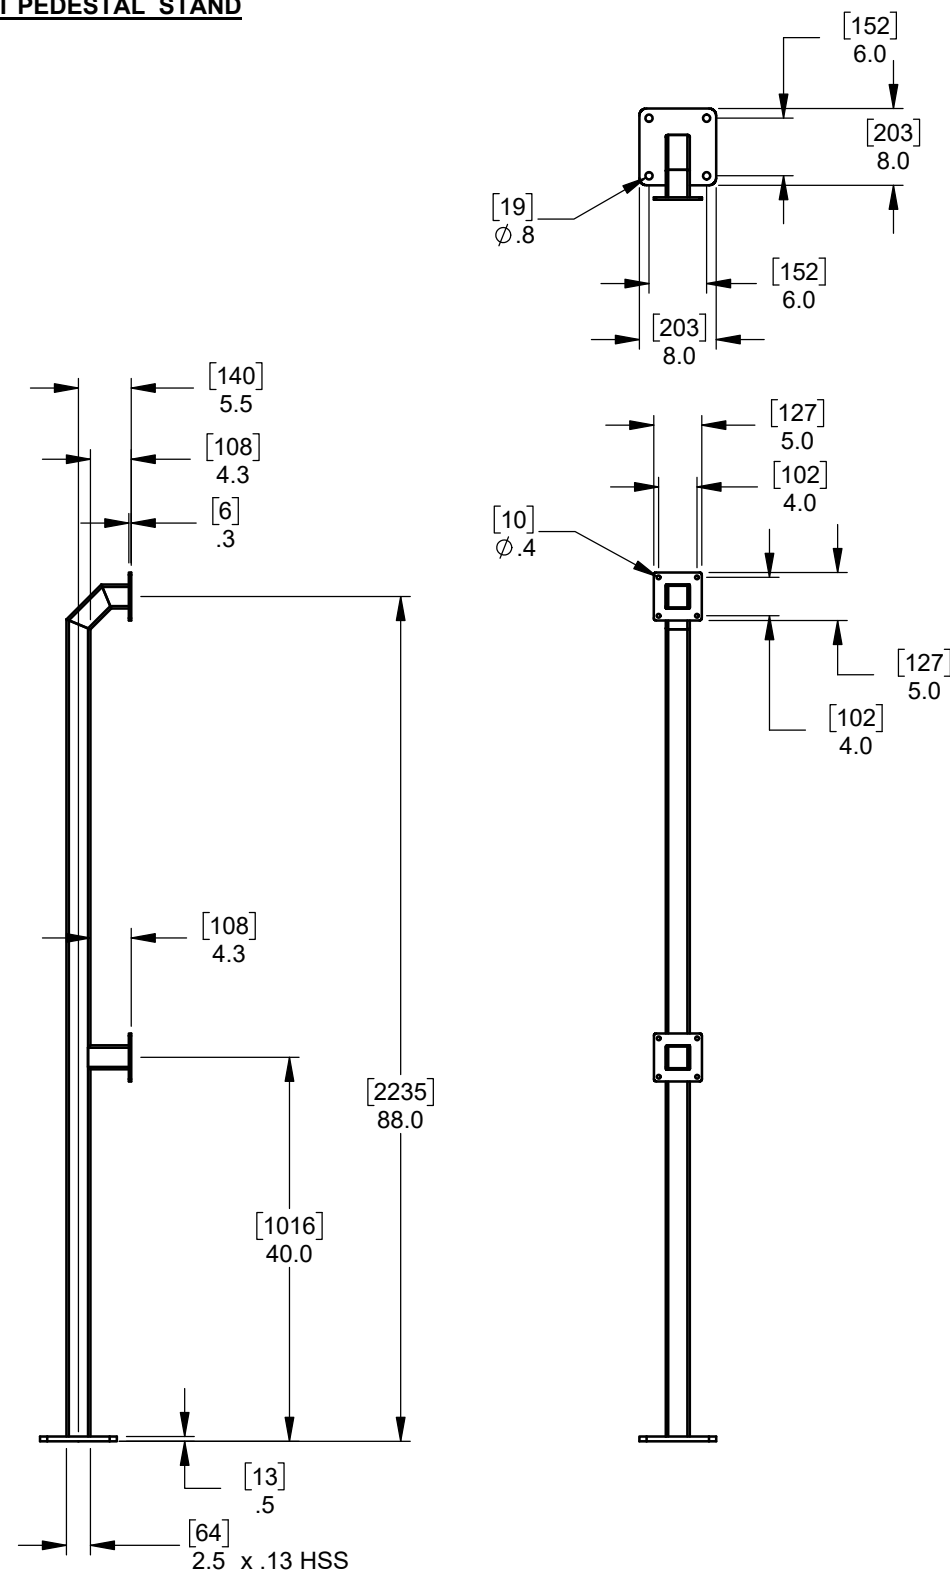

SINGLE HEIGHT PEDESTAL STAND

DUAL HEIGHT PEDESTAL STAND

SINGLE HEIGHT, 40" PEDESTAL STAND

NOTES:

- DIMENSIONS ARE IN INCHES, DIMENSIONS SHOWN IN [] ARE IN MILLIMETERS
- REFER TO DRAWING PH-ABS-01-29-18 FOR PEDESTAL HEAD OPTIONS

Description:

ACCESS CONTROL PEDESTALS
SINGLE / DUAL HEIGHT

Customer:

Finish:

HOT DIPPED GALVANIZED

Drawing No.

ACP-01-17-20

Date: