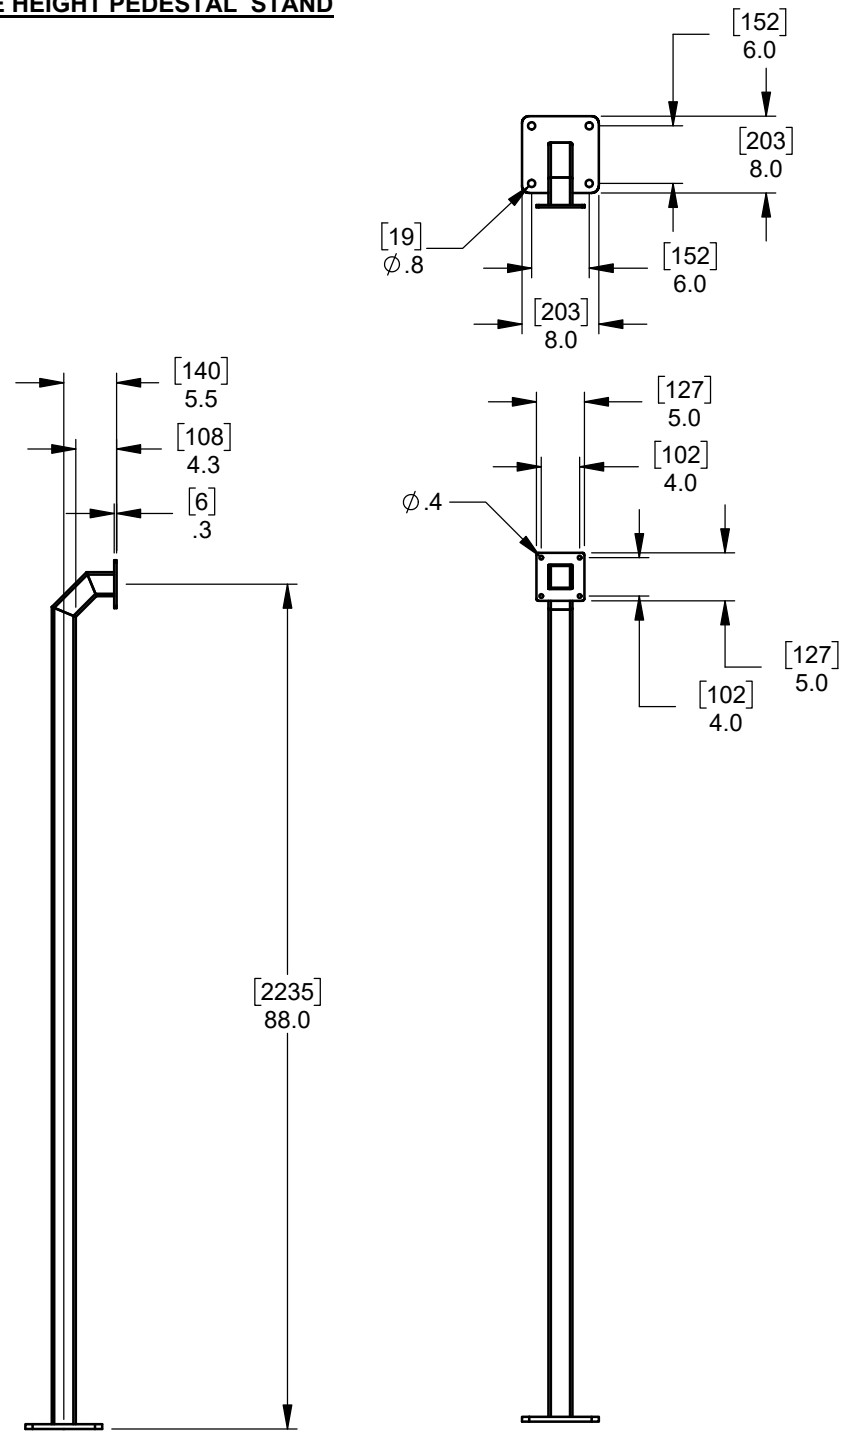

SINGLE HEIGHT PEDESTAL STAND

DUAL HEIGHT PEDESTAL STAND

SINGLE HEIGHT, 40" PEDESTAL STAND

NOTES:

- DIMENSIONS ARE IN INCHES, DIMENSIONS SHOWN IN [] ARE IN MILLIMETERS
- REFER TO DRAWING PH-ABS-01-29-18 FOR PEDESTAL HEAD OPTIONS

Description:

ACCESS CONTROL PEDESTALS
SINGLE / DUAL HEIGHT

Customer:

Finish:

HOT DIPPED GALVANIZED

Drawing No.

ACP-01-17-20

Date: