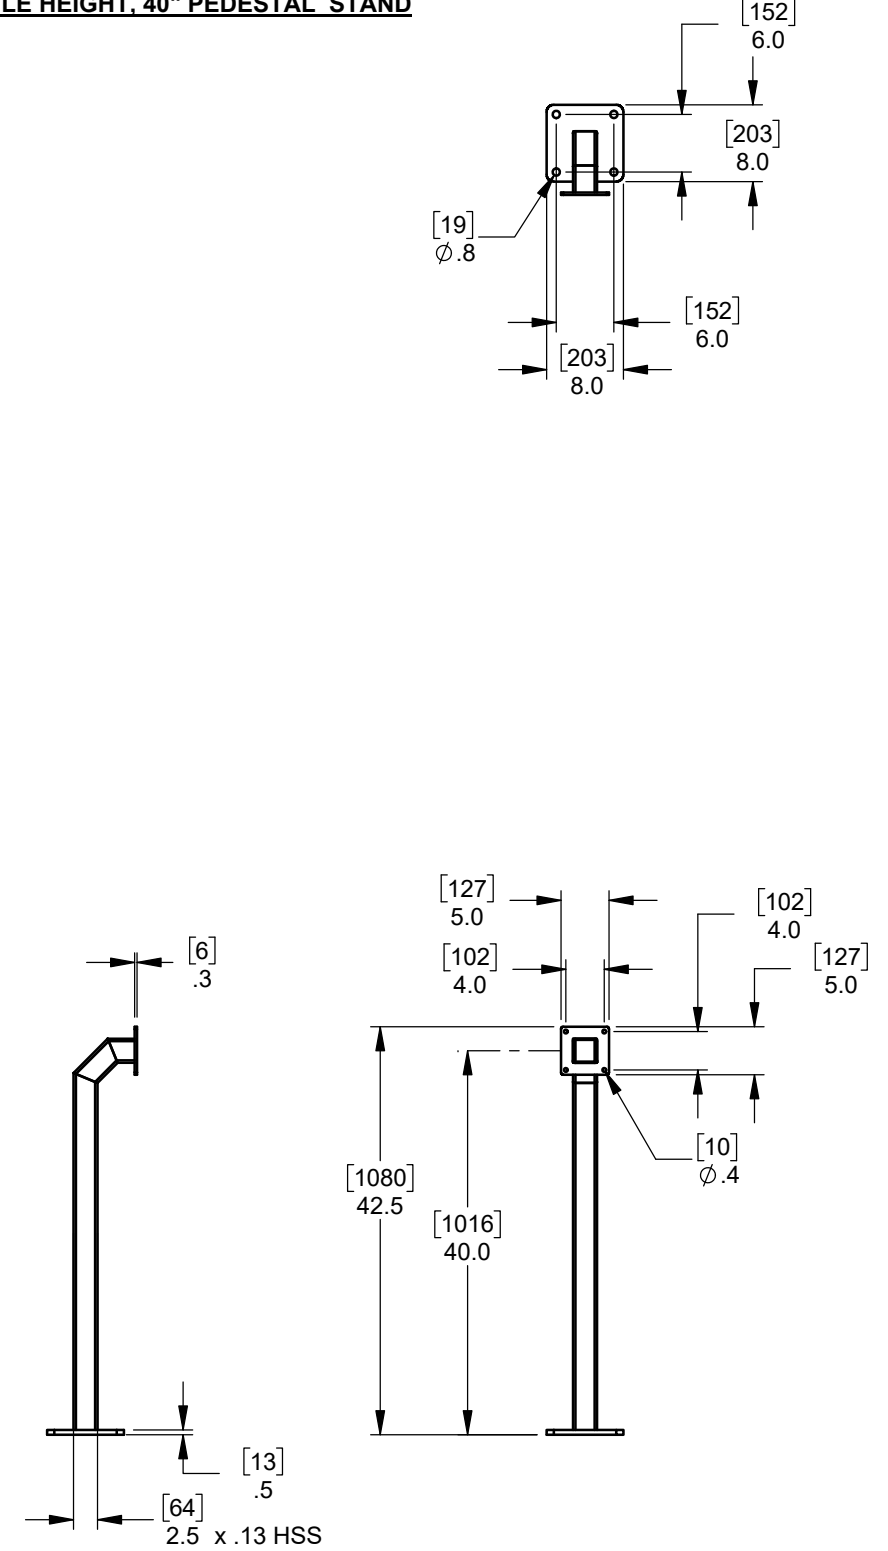

SINGLE HEIGHT PEDESTAL STAND

DUAL HEIGHT PEDESTAL STAND

SINGLE HEIGHT, 40" PEDESTAL STAND

NOTES:

- DIMENSIONS ARE IN INCHES, DIMENSIONS SHOWN IN [] ARE IN MILLIMETERS
- REFER TO DRAWING PH-ABS-01-29-18 FOR PEDESTAL HEAD OPTIONS

Description:

ACCESS CONTROL PEDESTALS
SINGLE / DUAL HEIGHT

Customer:

Finish:

HOT DIPPED GALVANIZED

Drawing No.

ACP-01-17-20

Date: